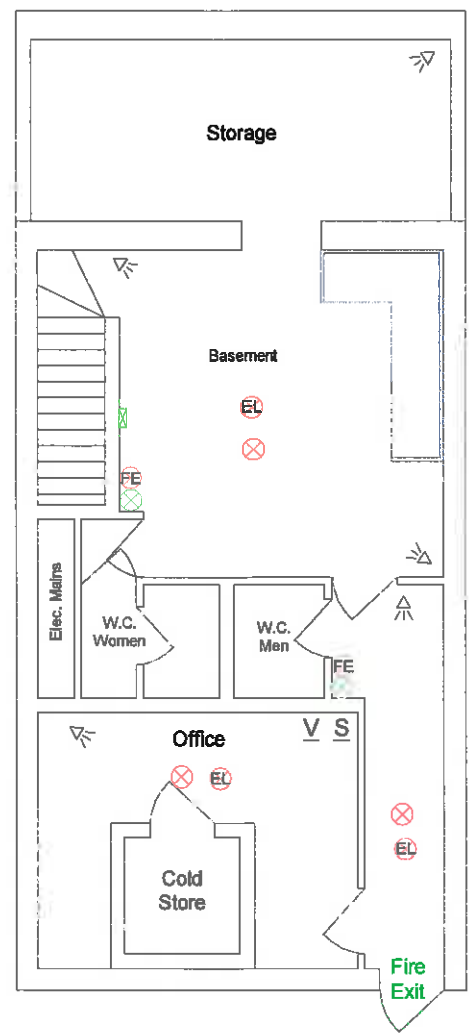

Ground Floor

FLEET STREET

Pavement

Basement Level

Key:

-  Security Cameras
-  Monitors
-  Video Recording Equipment
-  Smoke/Heat Detector
-  Emergency Light
-  Fire Extinguisher
-  Fire Alarm Switch Board
-  Fire Alarm point
-  Areas Where Alcohol May Be Consumed

Contacts:
Tel: 07875 628 780
E-Mail: joel.gray@greatplans.co

Client:

Location:
60 Fleet Street
London
EC4A

Scale: 1:100 @ A4

Date: 11-11-16
Drawn By: Joel Gray

Drg No: 01