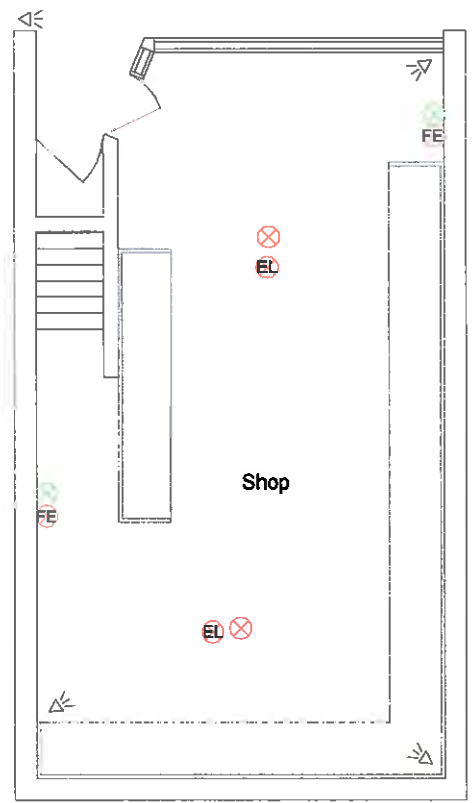

Ground Floor

FLEET STREET

Pavement

Basement Level

Key:

-  Security Cameras
-  Monitors
-  Video Recording Equipment
-  Smoke/Heat Detector
-  Emergency Light
-  Fire Extinguisher
-  Fire Alarm Switch Board
-  Fire Alarm point
-  Areas Where Alcohol May Be Consumed

Contacts:
Tel: 07875 628 780
E-Mail: joel.gray@greatplans.co

Client:

Location:
60 Fleet Street
London
EC4A

Scale: 1:100 @ A4

Date: 11-11-16
Drawn By: Joel Gray

Drg No: 01